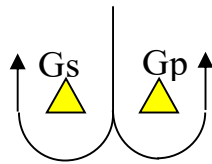

## Attachment C - Course Chart

**Windward (orange)**

**Gate (yellow) "Gs / Gp"**

**Course = Start – W – Gt – W – Finish**

Marks W shall be rounded to port.

Mark Gs shall be rounded to starboard.

Mark Gp shall be rounded to port.