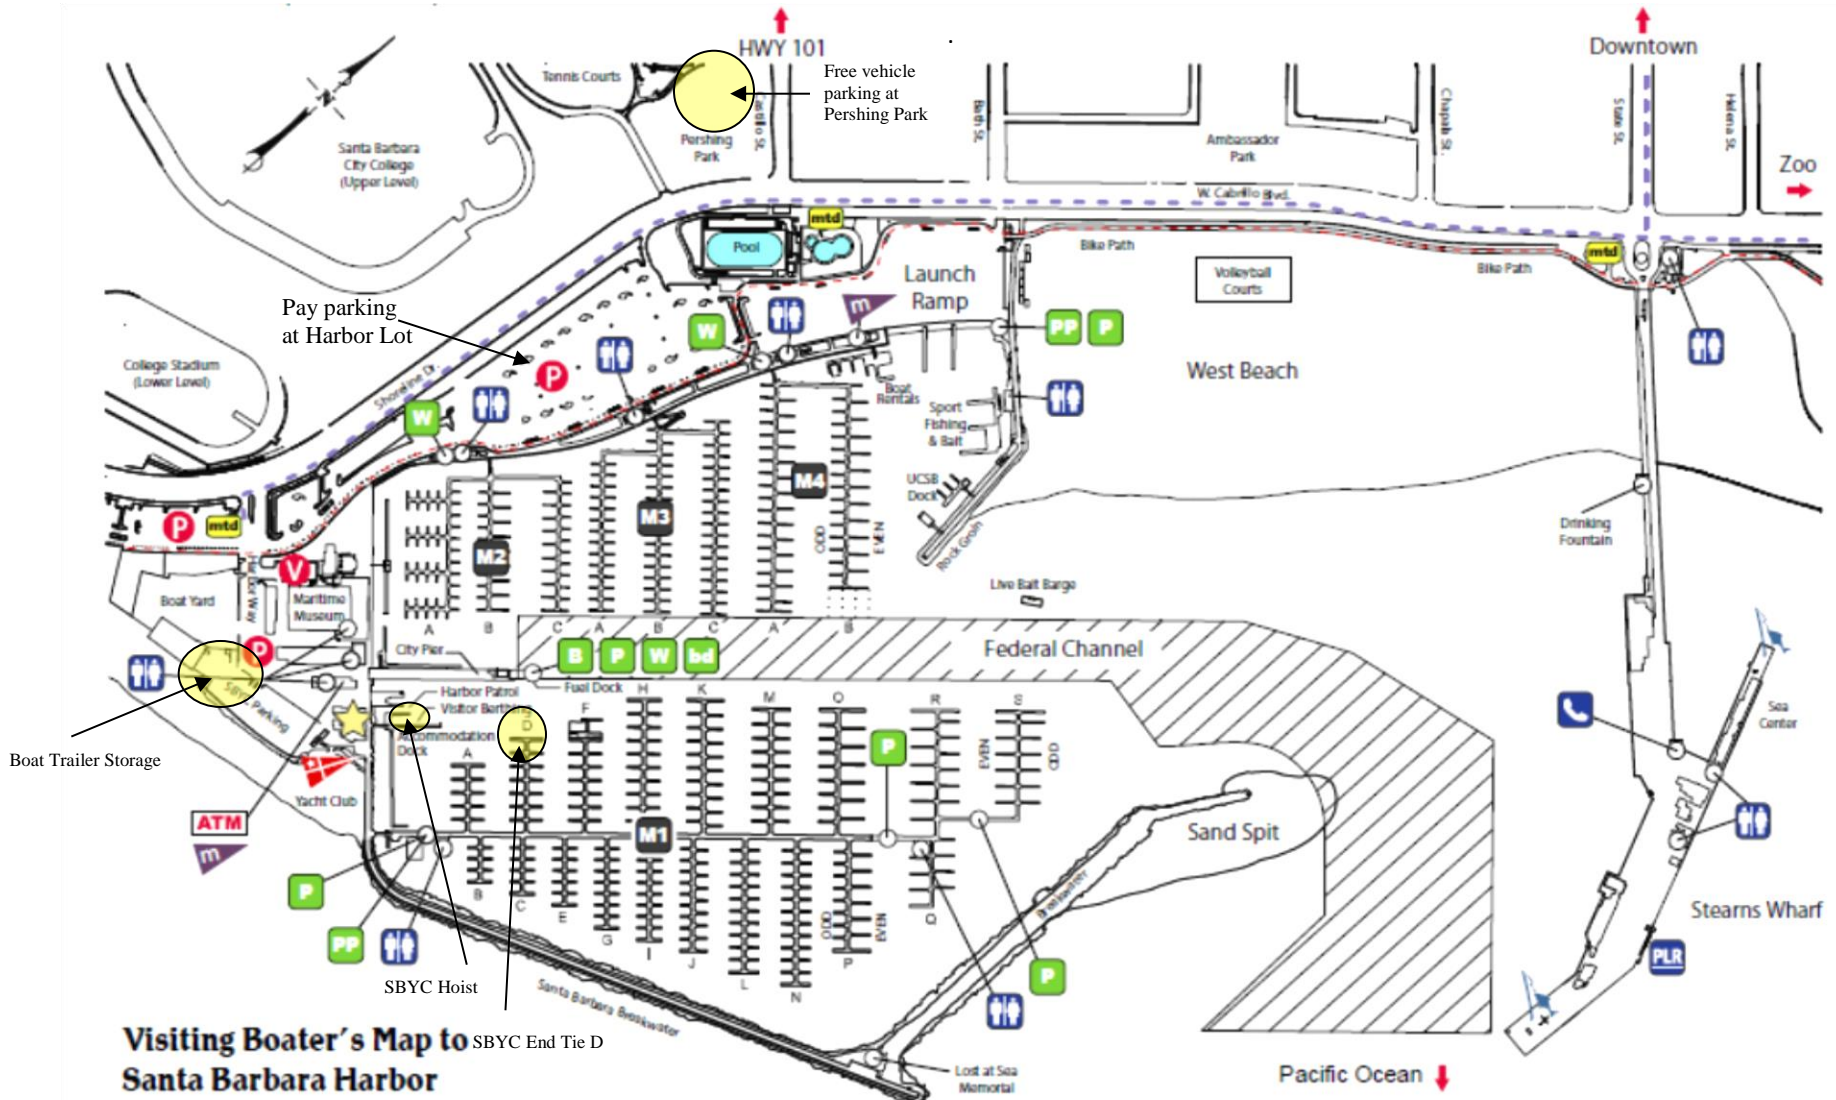

Attachment H – SB Harbor Map

Pay parking at Harbor Lot

Boat Trailer Storage

Free vehicle parking at Pershing Park

Visiting Boater's Map to Santa Barbara Harbor

- | | | | | |
|----------------------|------------------|-----------------|---------------------|-------------------------|
| ★ Harbormaster | M4 Marina Area | 🚰 Fish Station | 🚩 Yacht Club | ⋯ Bike Path |
| P Parking | ♿ ADA Restrooms | 🚽 Porta Potty | 🛒 Mini-mart | mtl Bus Shuttle Stop |
| V Valet Parking | ☎ Telephone | 🚰 Pumpout | 🔋 Battery Disposal | - - - Bus Shuttle Route |
| ATM Automatic Teller | PLR Loading Ramp | B Bilge Station | W Waste Oil Station | 🏊 Public Pool |

City of Santa Barbara | Waterfront Department
 132-A Harbor Way, Santa Barbara CA 93109
 Harbormaster's Office: (805) 564-5530
 Map last updated: 04/21/2010