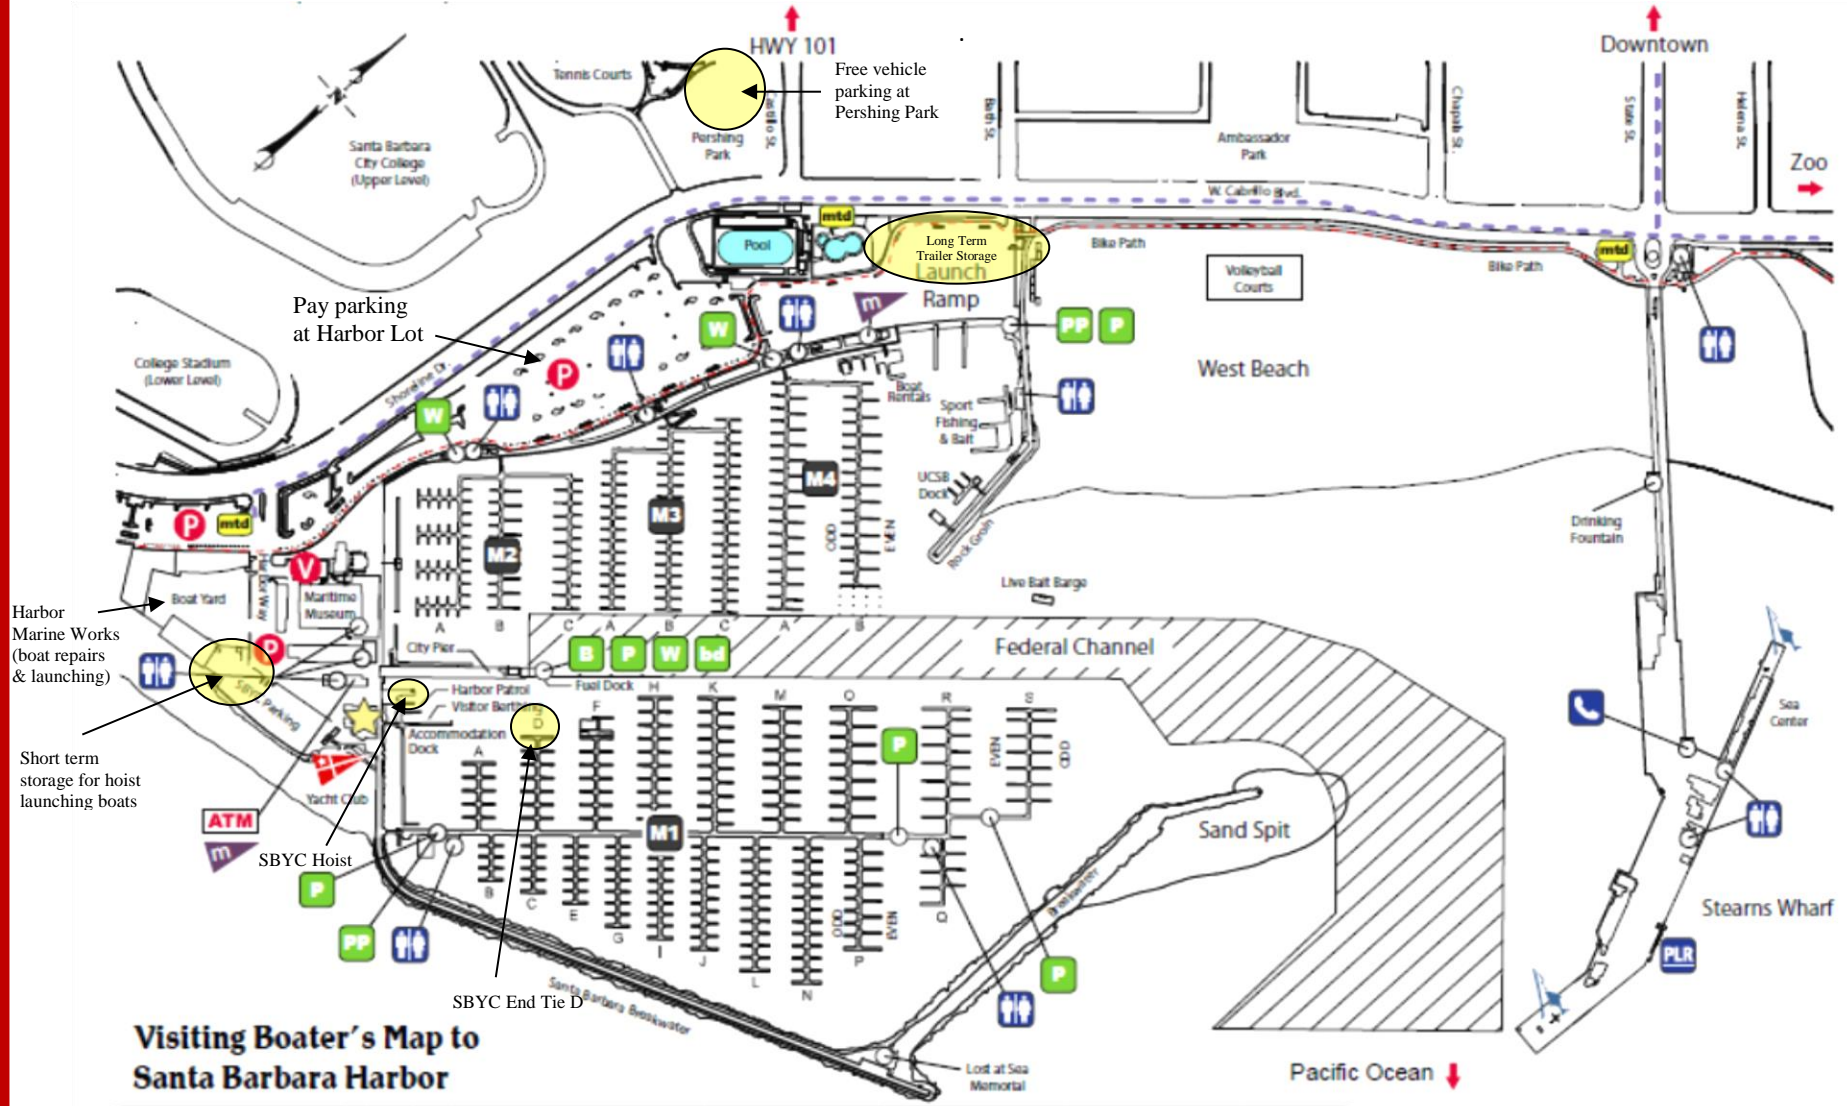

'Attachment H – SB Harbor Map'

Pay parking at Harbor Lot

Harbor Marine Works (boat repairs & launching)

Short term storage for hoist launching boats

Free vehicle parking at Pershing Park

Long Term Trailer Storage launch

Visiting Boater's Map to Santa Barbara Harbor

★ Harbormaster	M4 Marina Area	🐟 Fish Station	🚩 Yacht Club	⋯ Bike Path
P Parking	♿ ADA Restrooms	🚽 Porta Potty	🏪 Mini-mart	mtel Bus Shuttle Stop
V Valet Parking	☎ Telephone	🚰 Pumpout	🔋 Battery Disposal	- - - Bus Shuttle Route
ATM Automatic Teller	PLR Loading Ramp	B Bilge Station	W Waste Oil Station	🏊 Public Pool

City of Santa Barbara | Waterfront Department
 132-A Harbor Way, Santa Barbara CA 93109
 Harbormaster's Office: (805) 564-5530
 Map last updated: 04/21/2010