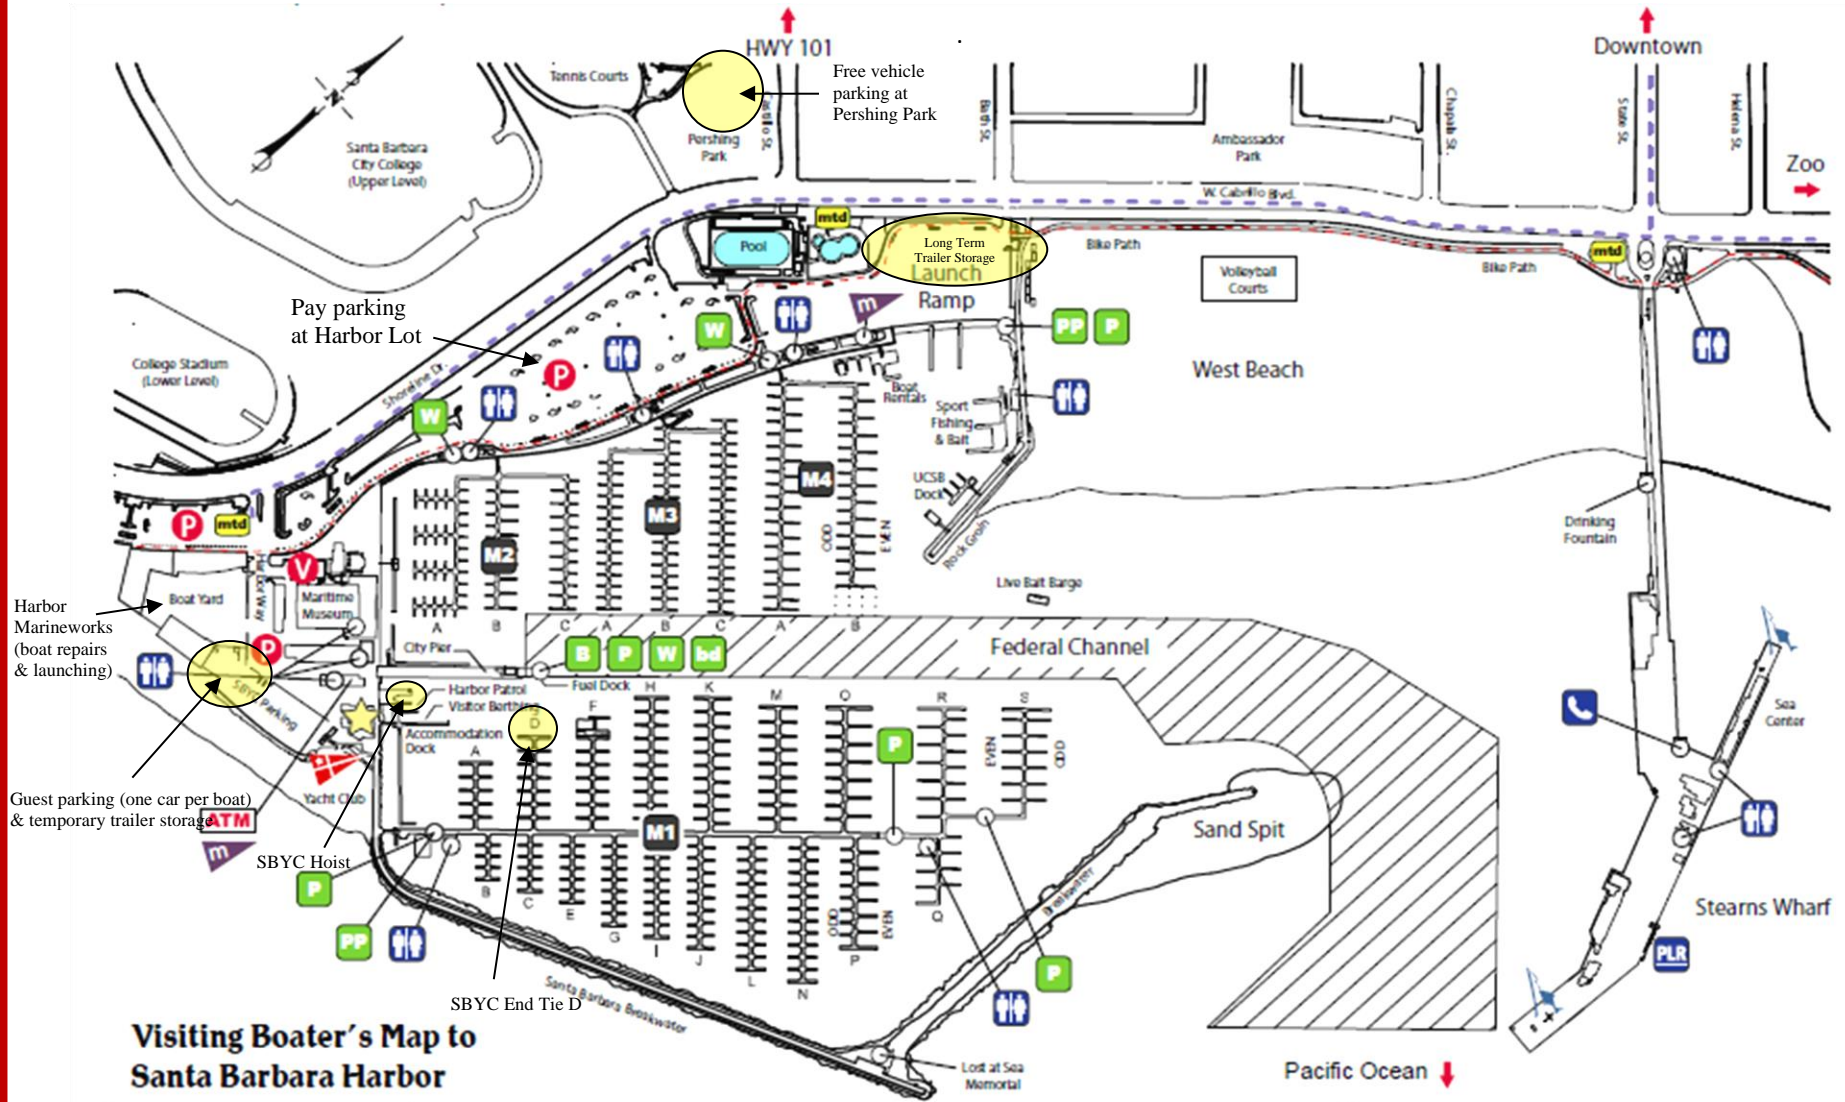

'SB Harbor Map'

Visiting Boater's Map to Santa Barbara Harbor

★ Harbormaster	M4 Marina Area	🐟 Fish Station	🚩 Yacht Club	--- Bike Path
P Parking	♿ ADA Restrooms	PP Porta Potty	m Mini-mart	mtd Bus Shuttle Stop
V Valet Parking	☎ Telephone	P Pumpout	bd Battery Disposal	- - - Bus Shuttle Route
ATM Automatic Teller	PLR Loading Ramp	B Bilge Station	W Waste Oil Station	🏊 Public Pool

City of Santa Barbara | Waterfront Department
 132-A Harbor Way, Santa Barbara CA 93109
 Harbormaster's Office: (805) 564-5530
 Map last updated: 04/21/2010