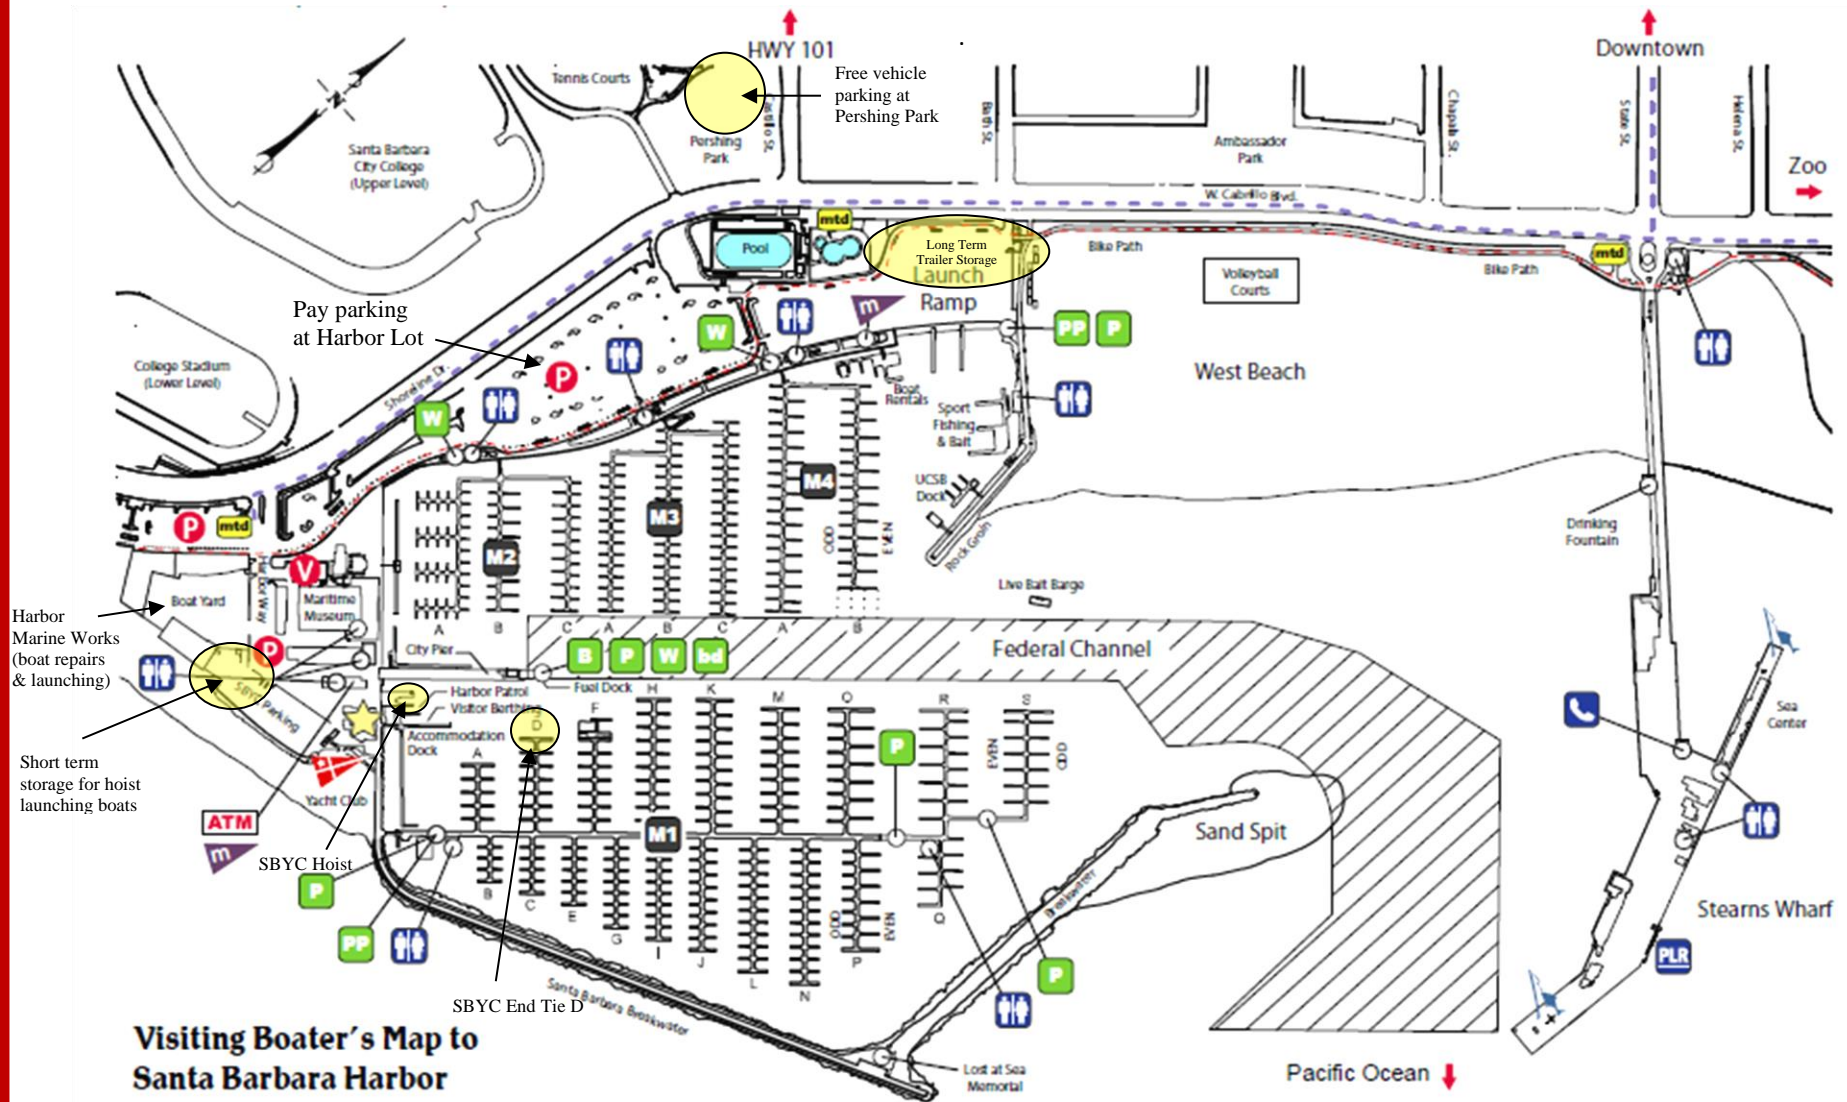

'Attachment H – SB Harbor Map'

Pay parking at Harbor Lot

Free vehicle parking at Pershing Park

Long Term Trailer Storage launch

Harbor Marine Works (boat repairs & launching)

Short term storage for hoist launching boats

SBYC Hoist

SBYC End Tie D

Visiting Boater's Map to Santa Barbara Harbor

★ Harbormaster	M4 Marina Area	🐟 Fish Station	🚩 Yacht Club	--- Bike Path
P Parking	♿ ADA Restrooms	🚽 Porta Potty	🛒 Mini-mart	mtd Bus Shuttle Stop
V Valet Parking	☎ Telephone	P Pumpout	🔋 Battery Disposal	- - - Bus Shuttle Route
ATM Automatic Teller	PLR Loading Ramp	B Bilge Station	W Waste Oil Station	🏊 Public Pool

City of Santa Barbara | Waterfront Department
 132-A Harbor Way, Santa Barbara CA 93109
 Harbormaster's Office: (805) 564-5530
 Map last updated: 04/21/2010